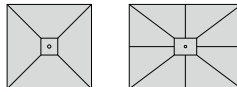

Available shapes