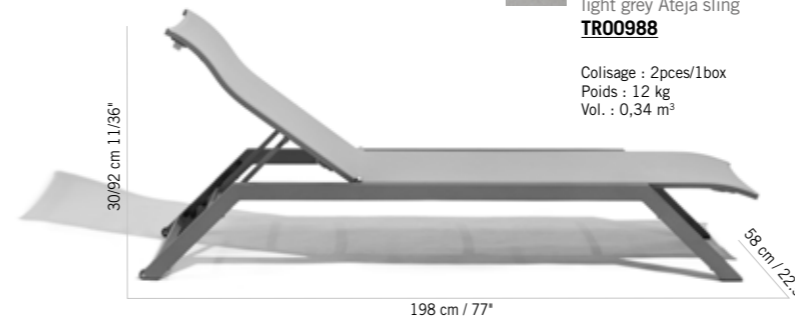

**BAIN DE SOLEIL AMAKA EMPILABLE
ROUES ARRIÈRES**
AMAKA STACKABLE SUNLOUNGER
BACKWHEELS

659 €
+ éco participation 0,80 € TTC

new//

Aluminium couleur
Corten, toile tissée
moka chiné
Color Corten aluminum,
mocha mottled sling
TR00986

Aluminium gris espace,
toile Ateja gris clair
Space grey aluminum,
light grey Ateja sling
TR00987

Aluminium blanc, toile
Ateja gris clair
White aluminum,
light grey Ateja sling
TR00988

Colisage : 2 pces/1 box
Poids : 12 kg
Vol. : 0,34 m³

TABLE BASSE AMAKA
AMAKA LOW TABLE

198 €
+ éco participation 0,32 € TTC

Aluminium
gris espace,
HPL céramique grise
Space grey aluminum,
grey ceramic HPL
TA01990

Aluminium blanc,
HPL béton ciré
White aluminum
frame and white wash
concrete HPL
TA01991

Colisage : 1 pc/1 box
Poids : 3,5 kg
Vol. : 0,06 m³