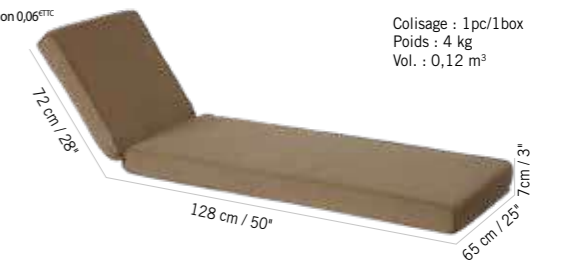

Teck, toile ardoise
Teak, slate grey canvas
TRV9005A

Teck, toile taupe
Teak, taupe canvas
TRV9006A

Colisage : 1pc/1box
Poids : 19 kg
Vol. : 0,18 m³

TABLE BASSE YOLO HPL
YOLO HPL COFFEE TABLE

319 €
+ éco participation 0,81[€]TC

Aluminium gris espace,
HPL ceramique grise
Space grey aluminum,
ceramic HPL
TAO1092

Aluminium gris espace,
HPL béton ciré
Space grey aluminum,
white polish concrete
HPL
TAO1097

Aluminium blanc,
HPL béton ciré
White aluminum, white
polish concrete HPL
TAO1098

Colisage : 2pcs/1box
Poids : 5,5 kg
Vol. : 0,08 m³

COUSSIN SPUNPOLY
SPUNPOLY CUSHION

489 €
+ éco participation 0,06[€]TC

Spunpoly taupe
Taupe spunpoly
CST9001

Colisage : 1pc/1box
Poids : 4 kg
Vol. : 0,12 m³

COUSSIN VALTECK
VALTECK CUSHION

489 €
+ éco participation 0,06[€]TC