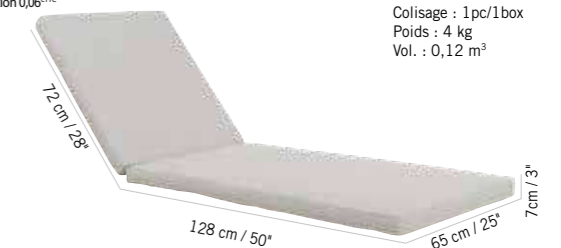

Ateja gris clair
Light grey Ateja
CO06162

Colisage : 1pc/1box
Poids : 4 kg
Vol. : 0,12 m³